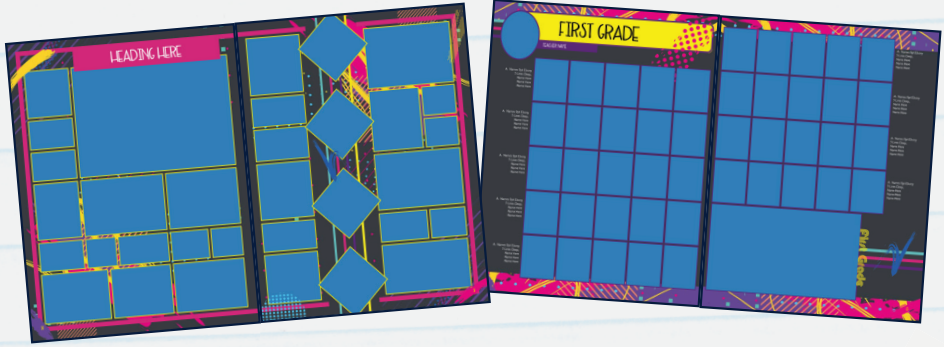

PAINT SWIPE