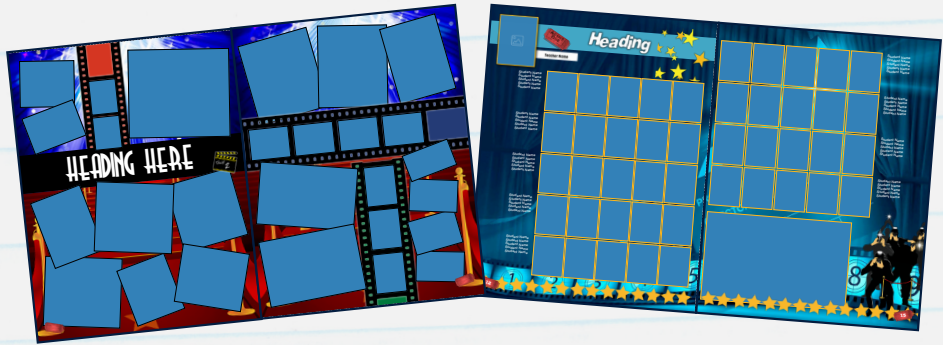

NOW SHOWING