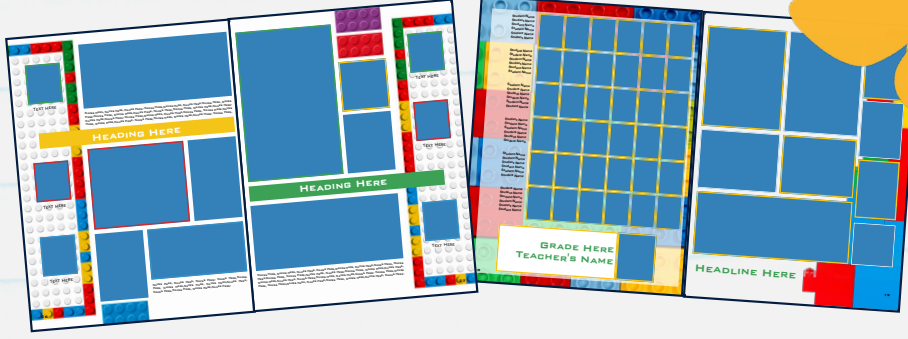

New Design!

BRICK BUILDER