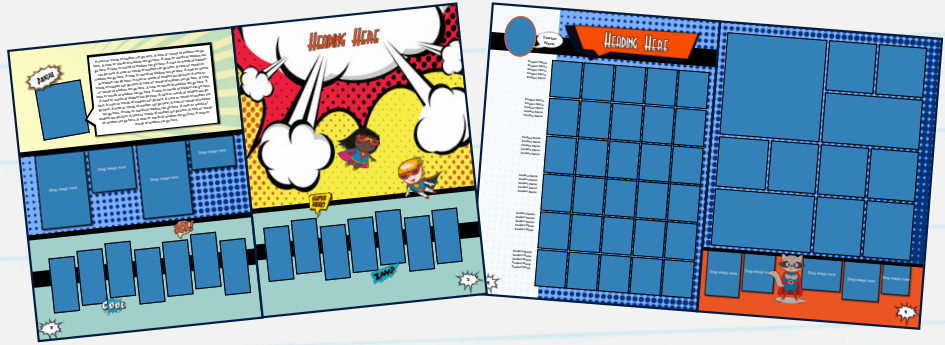

BUSY BEES

COMPOSITION

CROSS OF FAITH

**DYNAMIC**

**JUST SHINE**

Template design may vary with mascot choice.

Bear

Bulldog